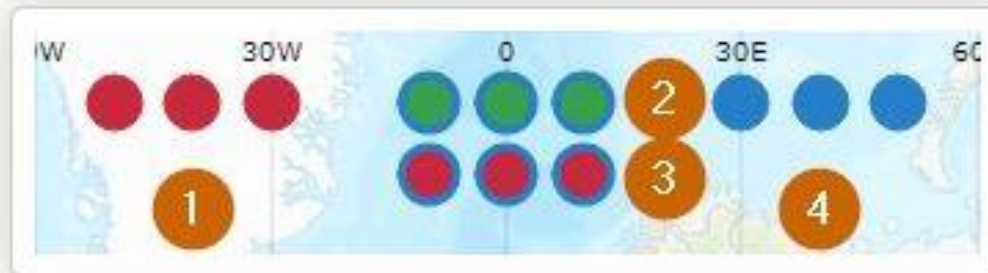

WU6X –Prepare – Prop Predictions

VOACAP Online for Ham Radio – 23:29:54 UTC (04:29 PM)

Select TX QTH: << Select a location >> or set Grid: CM98lw or Latitude: 38.9305 Longitude: -121.0824
Select RX QTH: << Select a location >> or set Grid: DL44ud or Latitude: 24.1460 Longitude: -110.2910

WU6X – Grayline Predictions

The three sections of circles (colored red, green and blue) on the top part of the interactive map offer the sunrise and sunset times at Transmitter, Midpoint (via Short-Path (first row) and Long-Path (second row)), and Receiver respectively on the given day. All times are UTC.