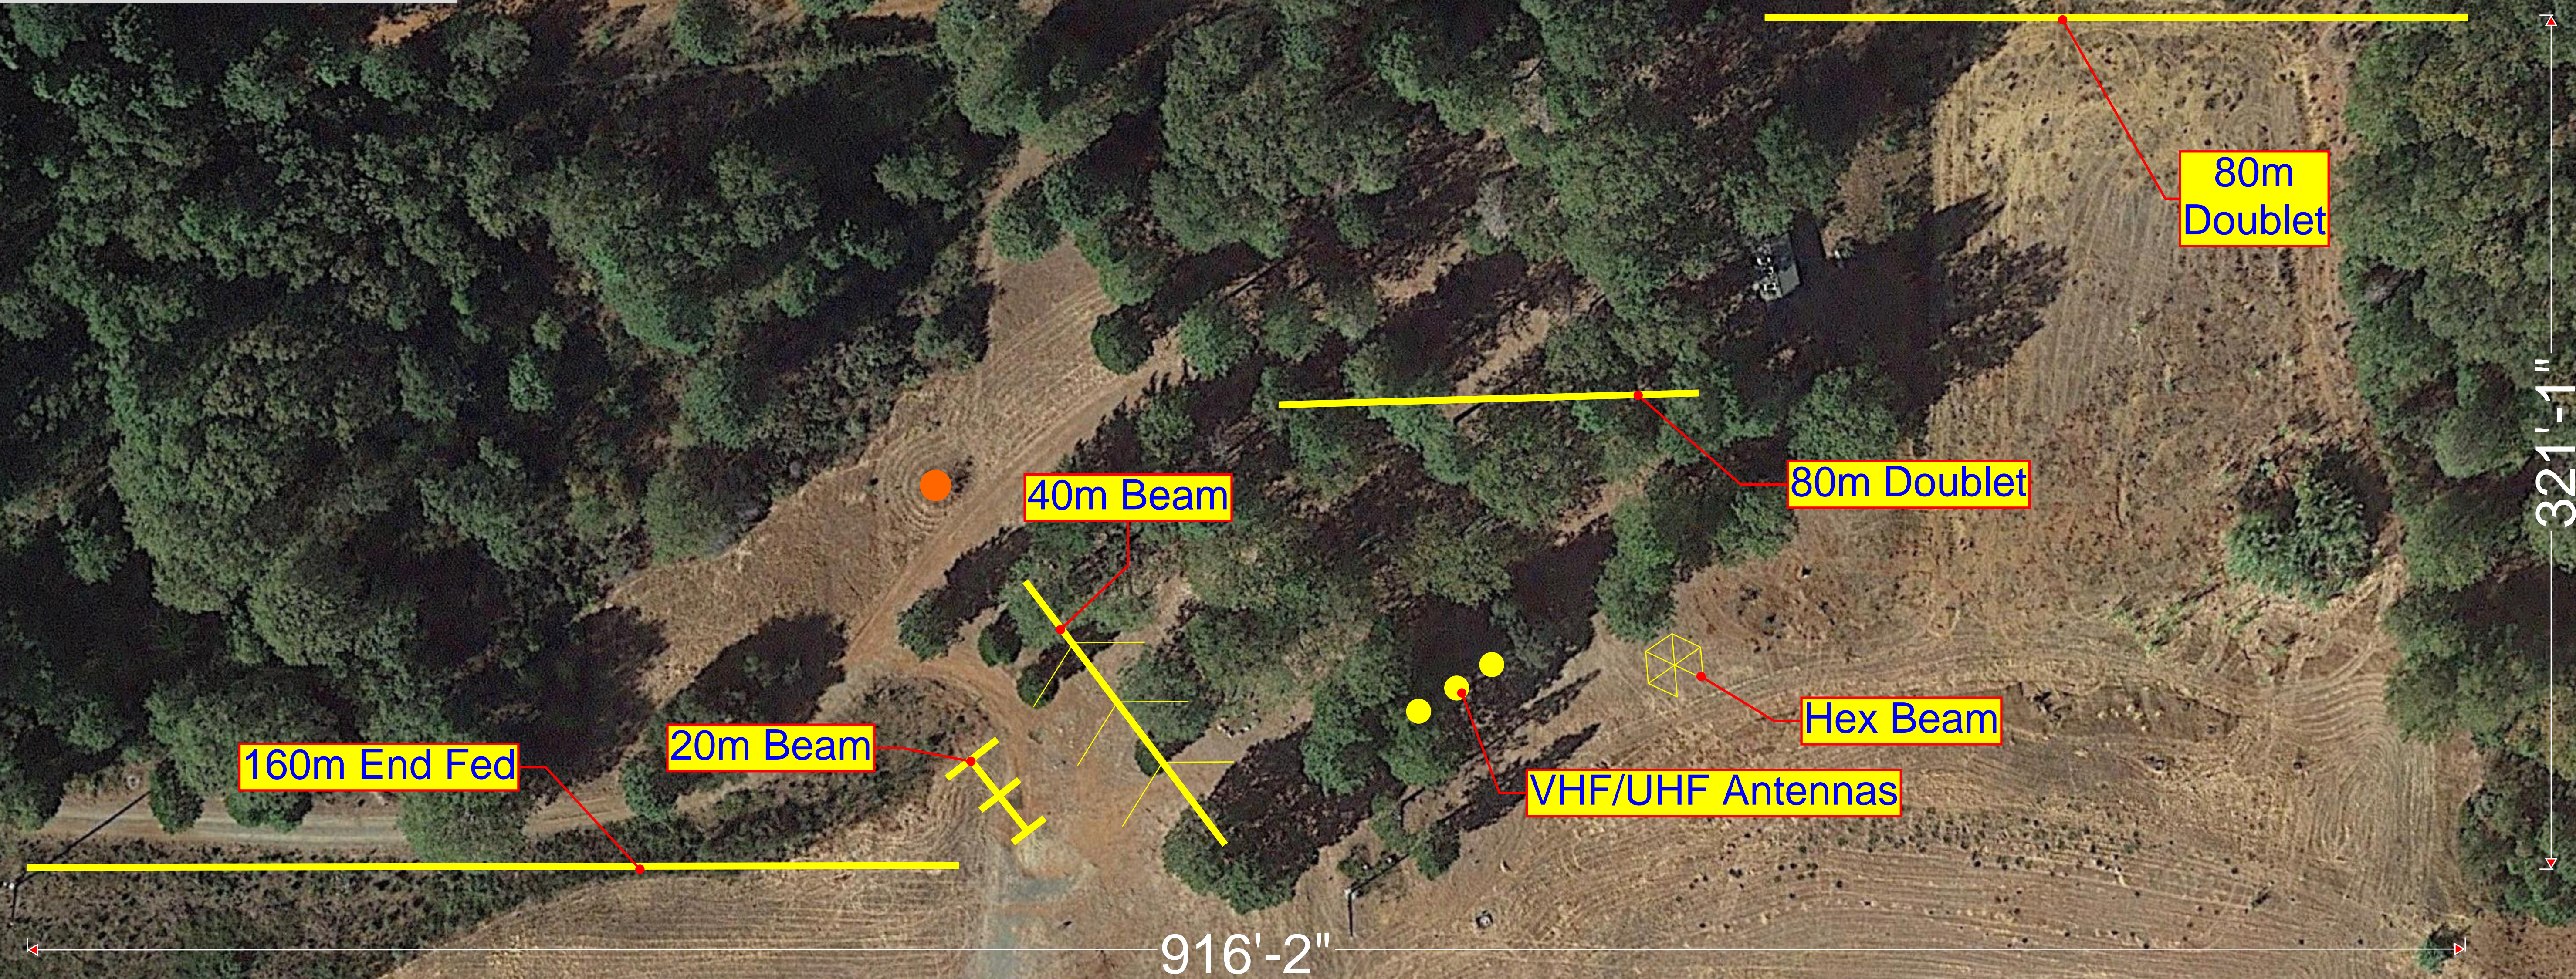

SIERRA FOOTHILLS ARC

FIELD DAY 2022 OVERALL PLAN

Airport Entrance:
6245 Aerodrome Way,
Georgetown, CA 95634

Field Day
Access Road

No antennas, structures,
or vehicles beyond the
airport light poles.

Field Day
SITE 2021

!CAUTION ACTIVE RUNWAY!

RV Access
Gate

Only
RV Parking
Gate Access

Parking for Class A &
large Class C RVs.

Fire Dept.
Turn-Around
NO PARKING

Turn-Around

Class A Parking

REVISED 5/12/22

SIERRA FOOTHILLS ARC

FIELD DAY 2022 ANTENNA PLAN

REVISED 5/12/22

SIERRA FOOTHILLS ARC

FIELD DAY 2022 SITE PLAN

No antennas, structures, or vehicles beyond the airport light poles.

REVISED 5/12/22