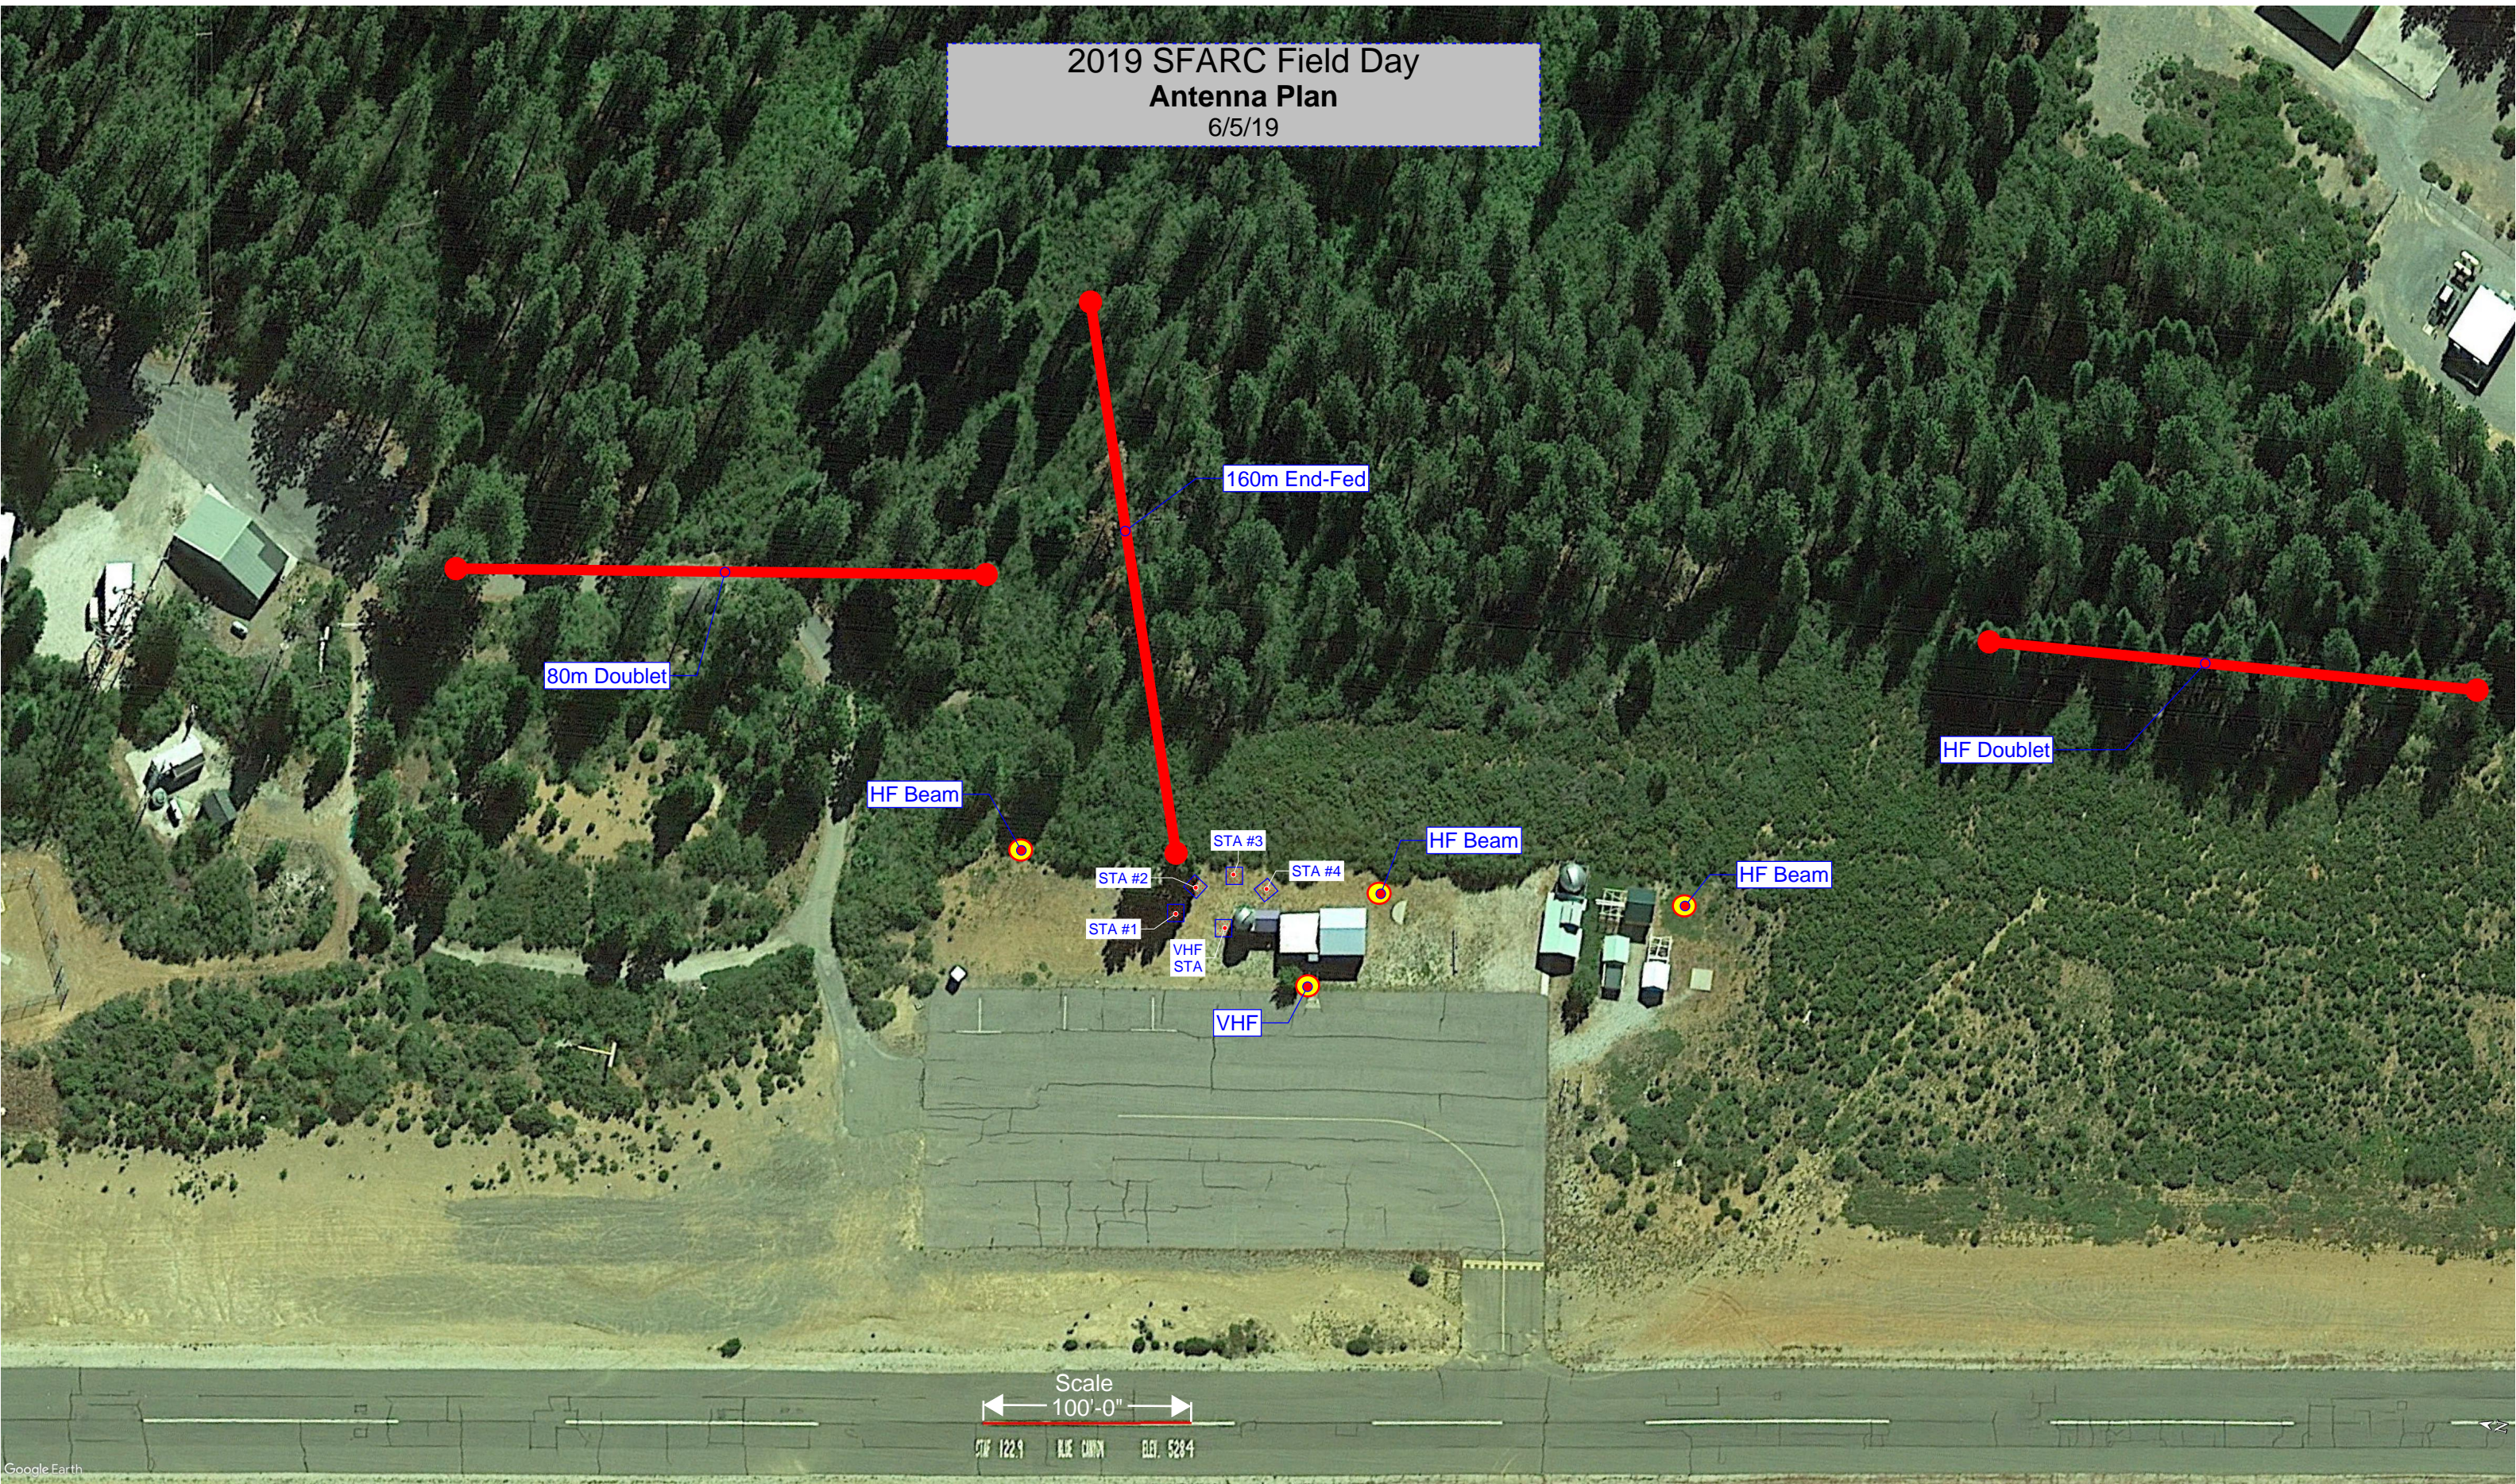

2019 SFARC Field Day
Antenna Plan
6/5/19

80m Doublet

160m End-Fed

HF Doublet

HF Beam

HF Beam

HF Beam

STA #2

STA #3

STA #4

STA #1

VHF STA

VHF

Scale
100'-0"

GRID 122.9 BLK. CANTON ELEV. 5284