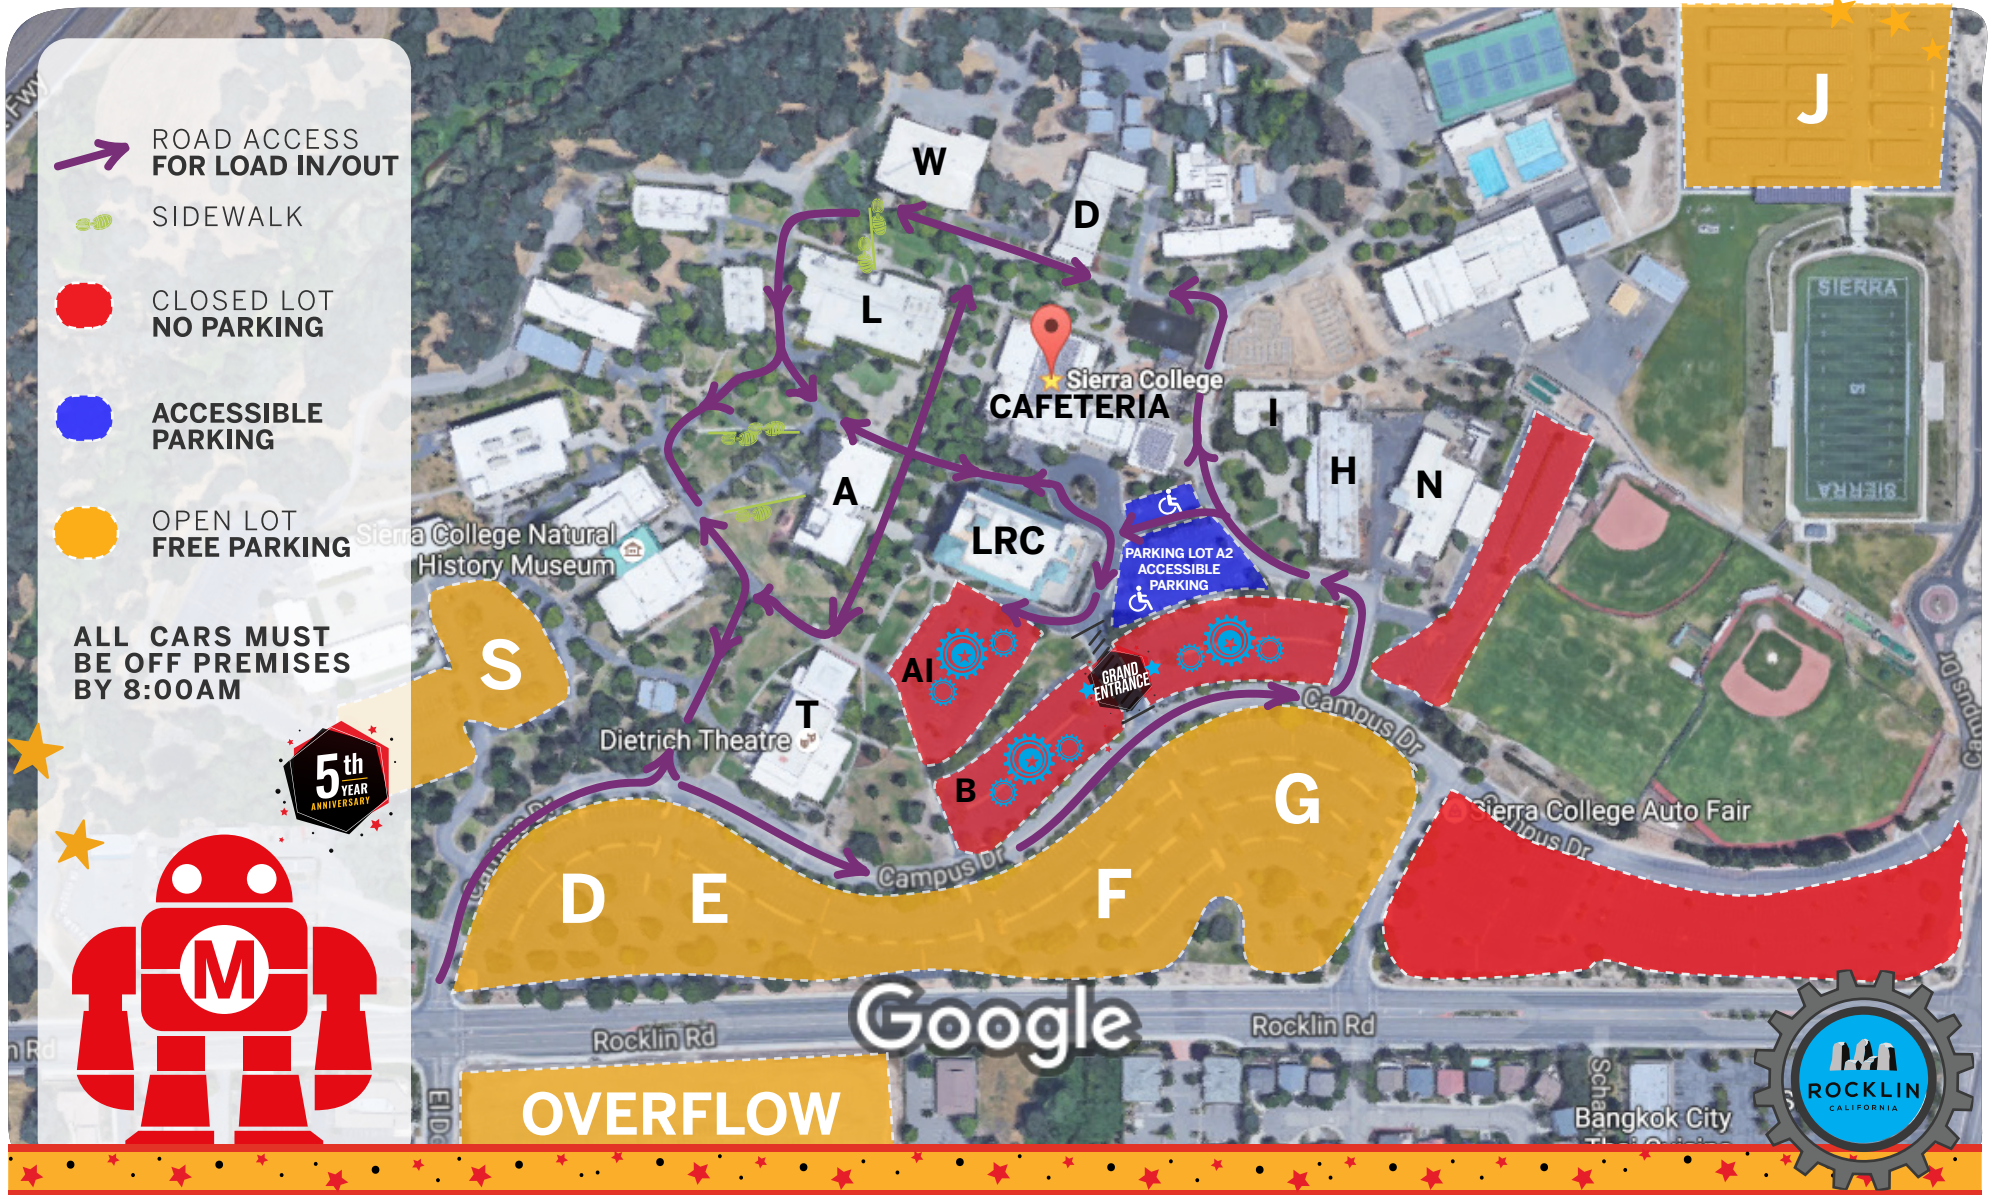

LOAD IN/OUT MAP

SATURDAY | OCTOBER 12 | 2019

ROAD ACCESS FOR LOAD IN/OUT

SIDEWALK

CLOSED LOT NO PARKING

ACCESSIBLE PARKING

OPEN LOT FREE PARKING

ALL CARS MUST BE OFF PREMISES BY 8:00AM

OVERFLOW

Google